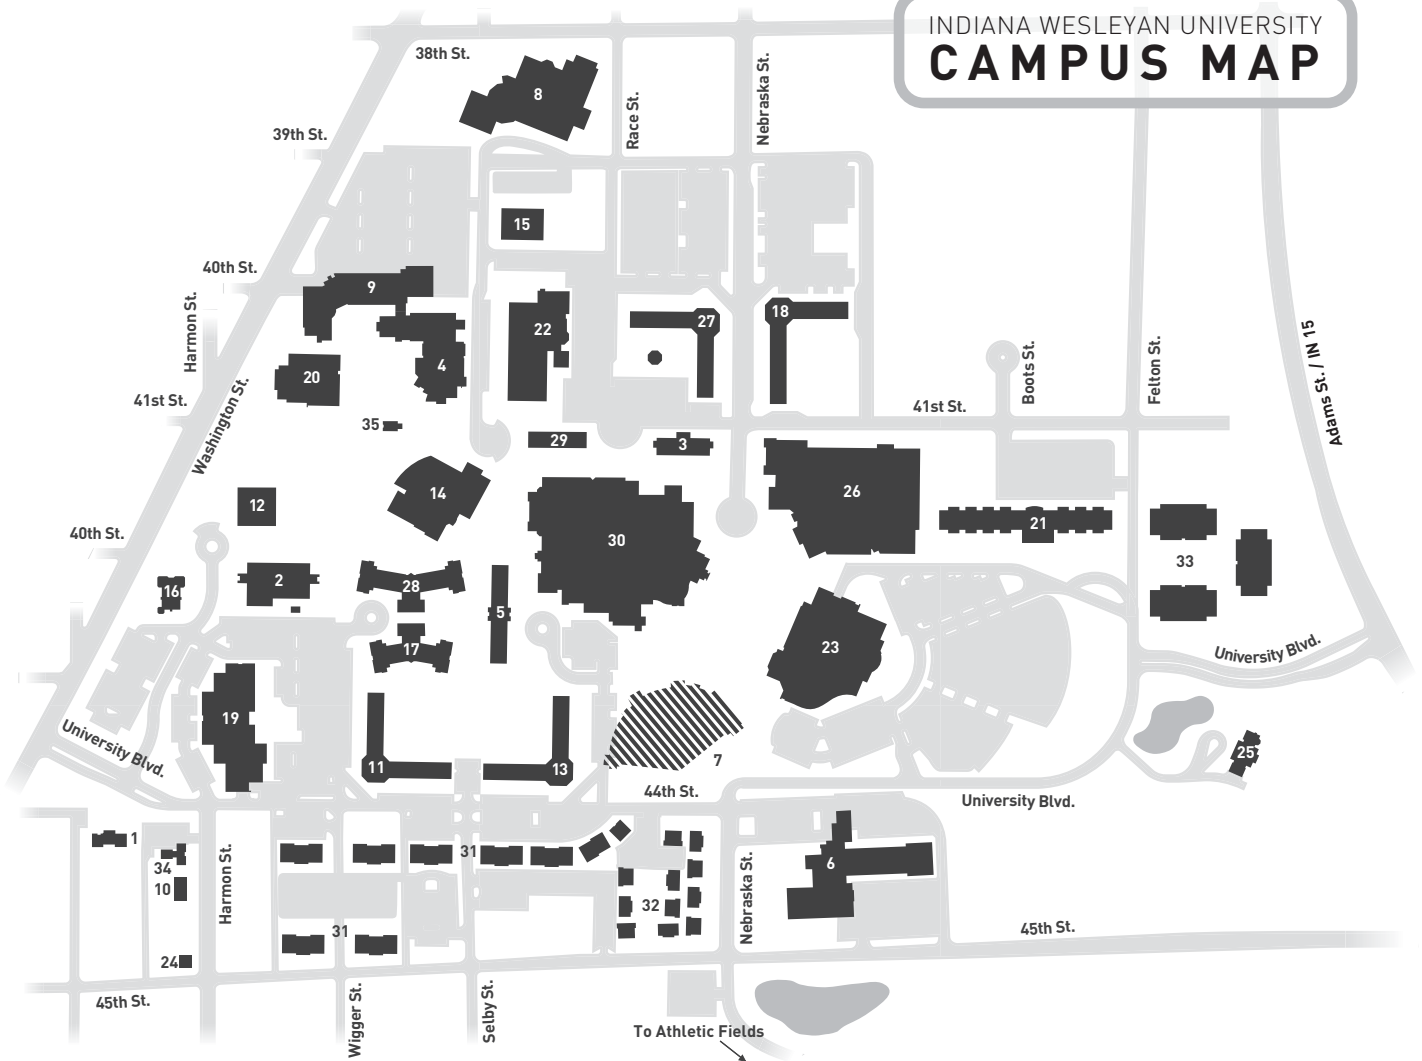

INDIANA WESLEYAN UNIVERSITY CAMPUS MAP

Updated 03/26/08

LEGEND

- | | | |
|-------------------------------------|--|---------------------------------|
| 1 Alumni Center | 13 Hodson Hall | 25 President's Home |
| 2 Beard Arts Center | 14 Jackson Library | 26 Recreation & Wellness Center |
| 3 Bowman House | 15 J.C. Body Shop | 27 Reed Hall |
| 4 Burns Hall of Science & Nursing | 16 John Wesley Administration Building | 28 Scripture Hall |
| 5 Carmin Hall | 17 Kem Hall | 29 Shatford House |
| 6 Center Hall | 18 Martin Hall | 30 Student Center |
| 7 Chapel / Auditorium (Future site) | 19 Maxwell Center (Admissions) | 31 Townhouses |
| 8 College Wesleyan Church | 20 Noggle Christian Ministries Center | 32 University Court |
| 9 Elder Hall | 21 North Hall Complex | 33 Upper Class Residence Lodges |
| 10 Epworth House | 22 Old College Church | 34 Upward Bound |
| 11 Evans Hall | 23 Phillippe Performing Arts Center | 35 Williams Prayer Chapel |
| 12 Goodman Hall | 24 Red Schoolhouse | |